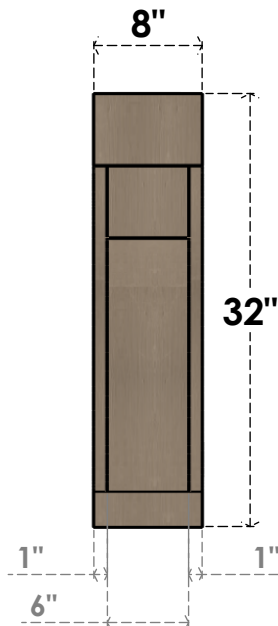

ITEM NUMBER: CORU08X32X32RIVRCPR

8"W X 32"D X 32"H SERIES 1 THIN RIVERA ROUGH CEDAR TIMBERTHANE FAUX WOOD CORBEL, PRIMED

SIDE PROFILE

FRONT PROFILE

ISOMETRIC

EKENA MILLWORK
2300 WEST MAIN ST.
CLARKSVILLE, TX 75426
TOLL FREE: 866-607-0453
WWW.EKENAMILLWORK.COM

NOTES

1. INSTALLATION TO BE COMPLETED IN ACCORDANCE WITH MANUFACTURER'S SPECIFICATIONS.
2. DRAWING MAY NOT BE TO SCALE
3. THIS DRAWING IS INTENDED FOR DESIGN AND PLANNING PURPOSES ONLY.
4. ALL INFORMATION CONTAINED HEREIN WAS CURRENT AT THE TIME OF DEVELOPMENT BUT MUST BE REVIEWED AND APPROVED BY THE PRODUCT MANUFACTURER TO BE CONSIDERED ACCURATE.
5. TIMBERTHANE ARCHITECTURAL PRODUCTS ARE MADE FROM HIGH DENSITY URETHANE AND COME FACTORY PRIMED