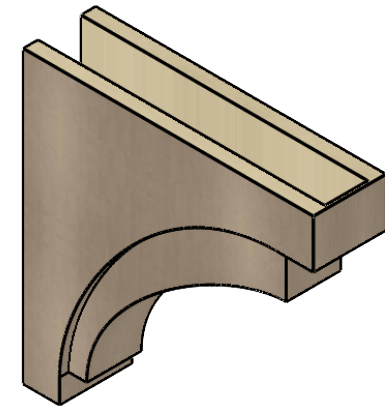

ITEM NUMBER: CORU08X32X32RIVRCPR

8"W X 32"D X 32"H SERIES 1 THIN RIVERA ROUGH CEDAR TIMBERTHANE FAUX WOOD CORBEL, PRIMED

SIDE PROFILE

FRONT PROFILE

ISOMETRIC

EKENA MILLWORK
2300 WEST MAIN ST.
CLARKSVILLE, TX 75426
TOLL FREE: 866-607-0453
WWW.EKENAMILLWORK.COM

NOTES

1. INSTALLATION TO BE COMPLETED IN ACCORDANCE WITH MANUFACTURER'S SPECIFICATIONS.
2. DRAWING MAY NOT BE TO SCALE
3. THIS DRAWING IS INTENDED FOR DESIGN AND PLANNING PURPOSES ONLY.
4. ALL INFORMATION CONTAINED HEREIN WAS CURRENT AT THE TIME OF DEVELOPMENT BUT MUST BE REVIEWED AND APPROVED BY THE PRODUCT MANUFACTURER TO BE CONSIDERED ACCURATE.
5. TIMBERTHANE ARCHITECTURAL PRODUCTS ARE MADE FROM HIGH DENSITY URETHANE AND COME FACTORY PRIMED