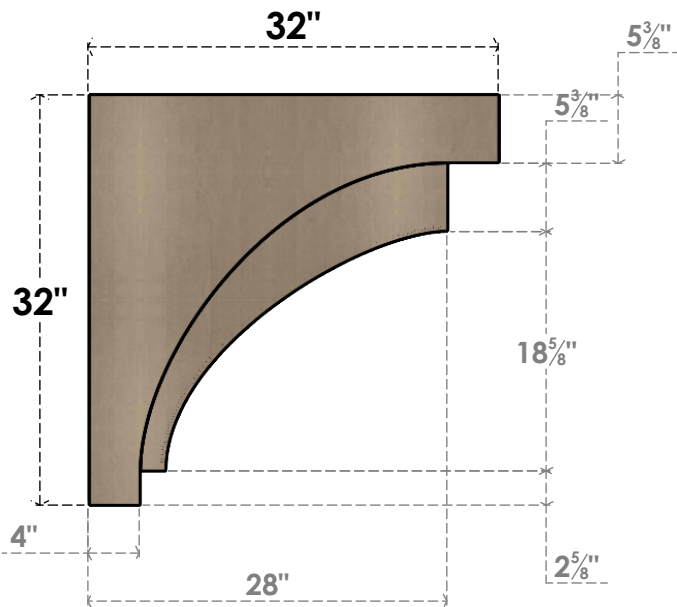

ITEM NUMBER: CORU08X32X32RIVRCPR

8"W X 32"D X 32"H SERIES 1 THIN RIVERA ROUGH CEDAR TIMBERTHANE FAUX WOOD CORBEL, PRIMED

SIDE PROFILE

FRONT PROFILE

ISOMETRIC

EKENA MILLWORK
2300 WEST MAIN ST.
CLARKSVILLE, TX 75426
TOLL FREE: 866-607-0453
WWW.EKENAMILLWORK.COM

NOTES

1. INSTALLATION TO BE COMPLETED IN ACCORDANCE WITH MANUFACTURER'S SPECIFICATIONS.
2. DRAWING MAY NOT BE TO SCALE
3. THIS DRAWING IS INTENDED FOR DESIGN AND PLANNING PURPOSES ONLY.
4. ALL INFORMATION CONTAINED HEREIN WAS CURRENT AT THE TIME OF DEVELOPMENT BUT MUST BE REVIEWED AND APPROVED BY THE PRODUCT MANUFACTURER TO BE CONSIDERED ACCURATE.
5. TIMBERTHANE ARCHITECTURAL PRODUCTS ARE MADE FROM HIGH DENSITY URETHANE AND COME FACTORY PRIMED